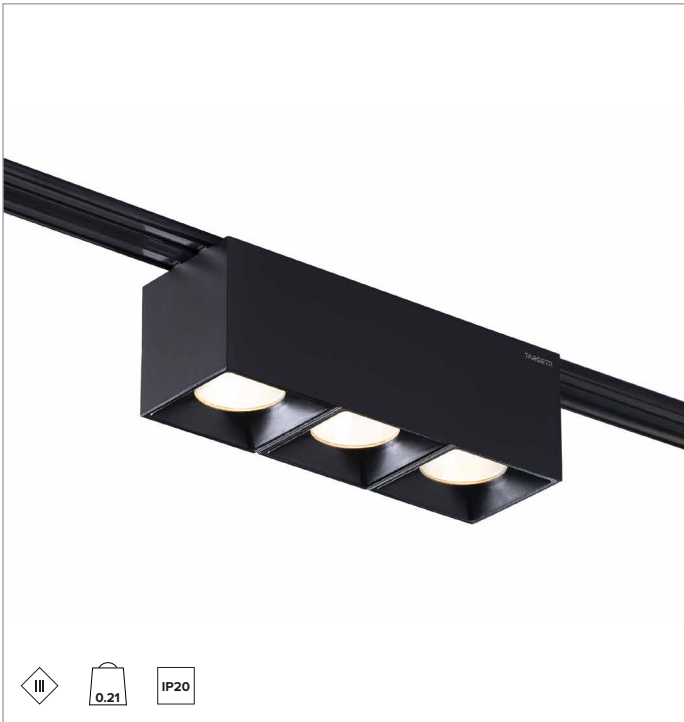

2T0107 | OZ Lighting module - Multiple

Fixed multiple magnetic LED light modules, powered at low voltage

| | | 2700K | H(m) | D(m) | Emax(lx) |
|---------------|-----------------|-------|--------|------|----------|
| | | Ra90 | | 27° | |
| Fixture Power | 18W | 1 | 0.49 | 5490 | |
| Source Flux | 2241lm | 2 | 0.98 | 1372 | |
| Fixture Flux | 1676lm | 3 | 1.47 | 610 | |
| Efficacy | 94lm/W | 4 | 1.95 | 343 | |
| TS1836 | Imax=2450cd/klm | Imax | 5490cd | 5 | 2.44 |
| | | | | 220 | |

CCT nominal: 2700K

SDCM: 2

Lifetime (L80/B10): >50000h tq +25°C

ILLUMINOTECHNICAL CHARACTERISTICS

The flood optical system consists of a metallised polycarbonate precision optic, a holographic diffuser filter and a black polycarbonate frame. The light is suitable for installation in work environments UGR<19 (EN12464-1).

Optic: REFLECTOR

Beam angles: FL

Optical efficiency: 75%

Fixture flux: 1676lm

Luminous efficacy: 94lm/W

Photobiological safety: Compliant with RG1 low risk group

MECHANICAL CHARACTERISTICS

Black painted die-cast aluminium body. Multiple fixed light, 150x50mm.

Colour and finish: Deep black

Dimensions: 50x150mm

Weight: 0.21Kg

Version: 3X STANDARD

Degree of protection: IP20

ELECTRICAL CHARACTERISTICS

Fixture Power: 18W

Power supply: 48Vdc